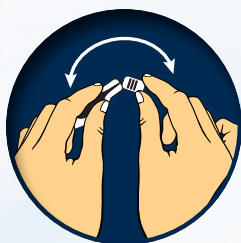

## STEP 1

Hold the pipette upright.

Tap the narrow part of the pipette to make sure the contents are in the body of the pipette and snap back the tip.

## STEP 3

Place the tip of the pipette on the skin and squeeze several times to empty its contents completely onto the skin in one spot.